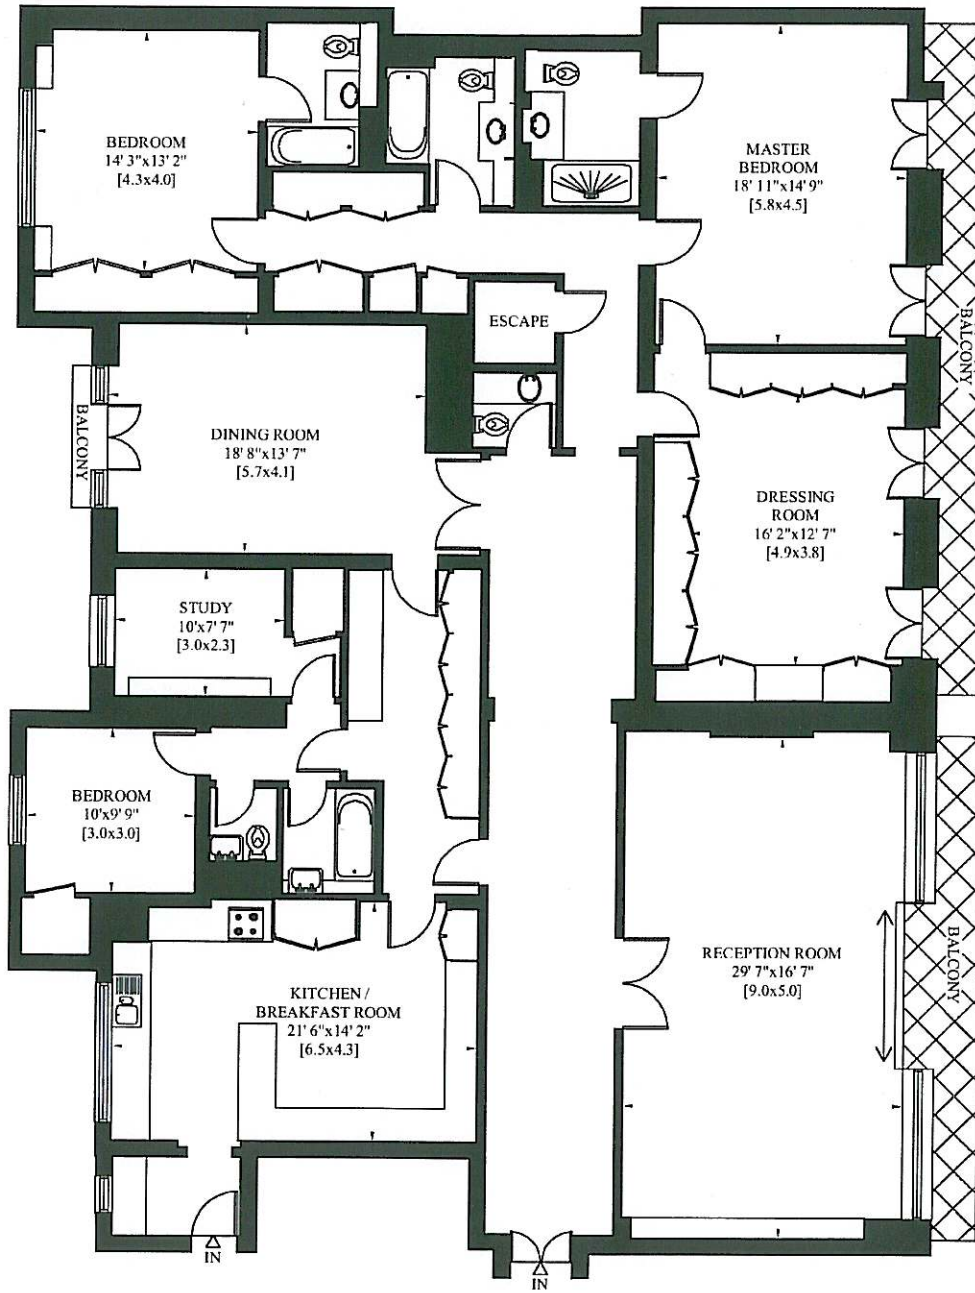

FLAT L  
86 EATON SQUARE  
LONDON SW1

Gross Internal Area: 314 Sq. metres  
3379 Sq. feet

FOURTH FLOOR